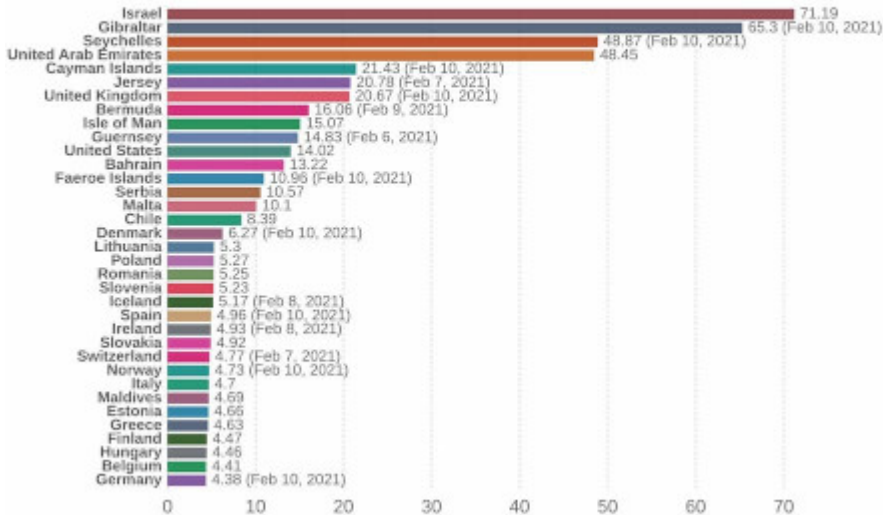

Cumulative COVID-19 vaccination doses [Update]

Cumulative COVID-19 vaccination doses administered per 100 people, Feb 11, 2021

This is counted as a single dose, and may not equal the total number of people vaccinated, depending on the specific dose regime (e.g. people receive multiple doses).

Source: Official data collated by Our World in Data – Last updated 11 February, 06:40 (London time)

CC BY

Just saying. Das Totalversagen der Regierung wird aber keinerlei politische Folgen haben. Nicht bei deutschen Untertanen.